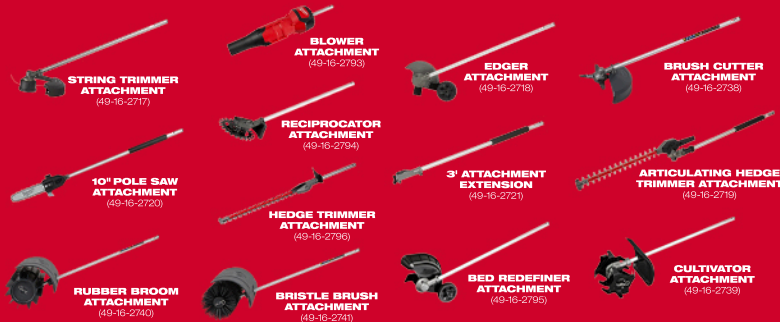

SCAN TO LEARN MORE

SHOP THE QUIK-LOK™ SYSTEM